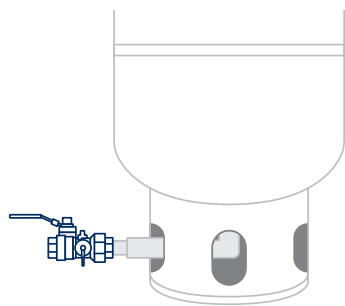

User Manual

SERVICE VALVE WITH UNION

The compact design of Calefactio's service valve with union reduces installation time and minimizes the risk of leaks, providing a practical and reliable all-in-one solution for vertical tanks, boilers, and plate heat exchangers.

Description

Its lockable handle enhances installation safety. The integrated drain makes system draining easier, while the built-in union allows a component to be removed or replaced without draining or dismantling the piping. The pressure gauge port provides quick system pressure readings.

Designed to optimize maintenance and system performance, the Calefactio service valve combines efficiency, durability, and ease of use.

Expansion tank equipped with a service valve with drain