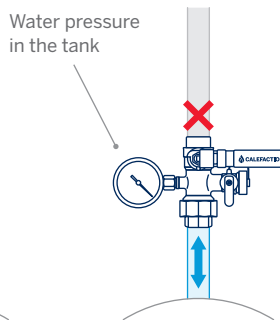

Description

Its lockable handle enhances installation safety. The integrated drain makes system draining easier, while the built-in union allows a component to be removed or replaced without draining or dismantling the piping. The pressure gauge port provides quick system pressure readings.

Lead-free

Lockable handle

Drain

Union

Scan the QR code to view the online version.

Service valve with Union

Technical Specifications

- ▶ Forged brass body
- ▶ Lockable handle
- ▶ Integrated union
- ▶ Drain valve
- ▶ Pressure gauge port (1/8" NPT)
- ▶ Connections: NPT, 3/4" to 1 1/2"
- ▶ Pressure rating: 600 WOG
- ▶ Lead-free

Lockable handle

Optional Pressure gauge

Installation and Operation

Normal Operation

Main shut-off

Drain valve opening

Lead-free

NPT

Model#	Connect.	Dimension				Weight	
		A		B		lb	kg
		in	mm	in	mm		
SV075N	3/4"	3.6	93	4.4	112	1.52	0.69
SV100N	1"	3.9	100	4.8	122	2.18	1.00
SV125N	1 1/4"	4.1	105	5.5	140	3.06	1.39
SV150N	1 1/2"	4.4	112	5.9	151	3.73	1.69