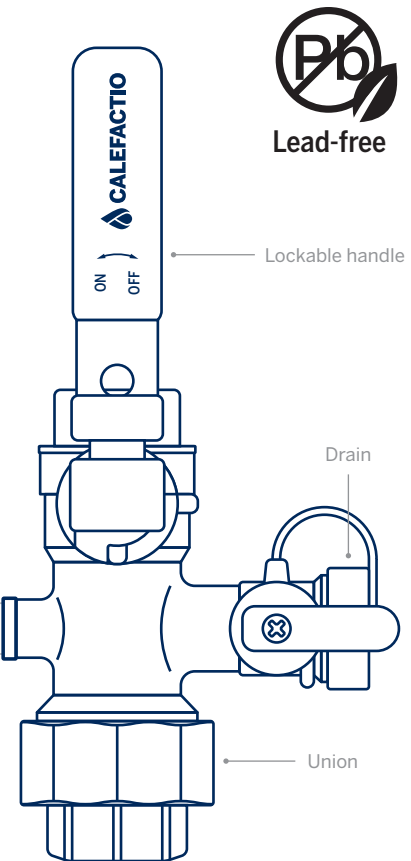

User Manual

SERVICE VALVE WITH UNION

The compact design of Calefactio's service valve with union reduces installation time and minimizes the risk of leaks, providing a practical and reliable all-in-one solution for vertical tanks, boilers, and plate heat exchangers.

Description

Its lockable handle enhances installation safety. The integrated drain makes system draining easier, while the built-in union allows a component to be removed or replaced without draining or dismantling the piping. The pressure gauge port provides quick system pressure readings.

Designed to optimize maintenance and system performance, the Calefactio service valve combines efficiency, durability, and ease of use.

Expansion tank equipped with a service valve with drain

Optional pressure gauge

Lead-free

Lockable handle

Drain

Union

Scan the QR code to view the online version.

Service valve with Union

Technical Specifications

- ▶ Forged brass body
- ▶ Lockable handle
- ▶ Integrated union
- ▶ Drain valve
- ▶ Pressure gauge port (1/8" NPT)
- ▶ Connections: NPT, 3/4" to 1 1/2"
- ▶ Pressure rating: 600 WOG
- ▶ Lead-free