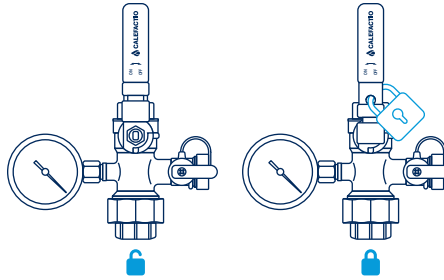

Description

Its lockable handle enhances installation safety. The integrated drain makes system draining easier, while the built-in union allows a component to be removed or replaced without draining or dismantling the piping. The pressure gauge port provides quick system pressure readings.

Designed to optimize maintenance and system performance, the Calefactio service valve combines efficiency, durability, and ease of use.

Expansion tank equipped with a service valve with drain

Optional pressure gauge

Lead-free

Lockable handle

Drain

Union

Scan the QR code to view the online version.

Service valve with Union

Technical Specifications

- ▶ Forged brass body
- ▶ Lockable handle
- ▶ Integrated union
- ▶ Drain valve
- ▶ Pressure gauge port (1/8" NPT)
- ▶ Connections: NPT, 3/4" to 1 1/2"
- ▶ Pressure rating: 600 WOG
- ▶ Lead-free

Lockable handle

Optional Pressure gauge

Installation and Operation

Normal Operation

Main shut-off

Drain valve opening

Lead-free

NPT