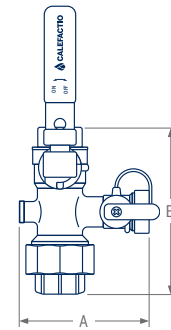

Description

Its lockable handle enhances installation safety. The integrated drain makes system draining easier, while the built-in union allows a component to be removed or replaced without draining or dismantling the piping. The pressure gauge port provides quick system pressure readings.

Lead-free

Lockable handle

Drain

Union

Scan the QR code to view the online version.

Service valve with Union

Technical Specifications

- ▶ Forged brass body
- ▶ Lockable handle
- ▶ Integrated union
- ▶ Drain valve
- ▶ Pressure gauge port (1/8" NPT)
- ▶ Connections: NPT, 3/4" to 1 1/2"
- ▶ Pressure rating: 600 WOG
- ▶ Lead-free

Lockable handle

Optional Pressure gauge

Installation and Operation

Normal Operation

Main shut-off

Drain valve opening

Lead-free

NPT

Model#	Connect.	Dimension				Weight	
		A		B		lb	kg
		in	mm	in	mm		
SV075N	3/4"	3.6	93	4.4	112	1.52	0.69
SV100N	1"	3.9	100	4.8	122	2.18	1.00
SV125N	1 1/4"	4.1	105	5.5	140	3.06	1.39
SV150N	1 1/2"	4.4	112	5.9	151	3.73	1.69