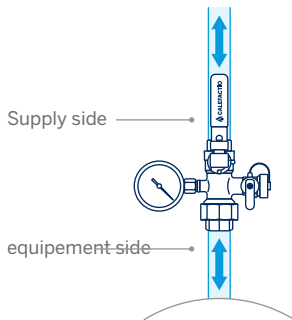

Description

Its lockable handle enhances installation safety. The integrated drain makes system draining easier, while the built-in union allows a component to be removed or replaced without draining or dismantling the piping. The pressure gauge port provides quick system pressure readings.

Lead-free

Lockable handle

Drain

Union

Scan the QR code to view the online version.

Service valve with Union

Technical Specifications

- ▶ Forged brass body
- ▶ Lockable handle
- ▶ Integrated union
- ▶ Drain valve
- ▶ Pressure gauge port (1/8" NPT)
- ▶ Connections: NPT, 3/4" to 1 1/2"
- ▶ Pressure rating: 600 WOG
- ▶ Lead-free

Lockable handle

Optional Pressure gauge

Installation and Operation

Normal Operation

Main shut-off

Drain valve opening

Lead-free

NPT

Model#	Connect.	Dimension				Weight	
		A		B		lb	kg
		in	mm	in	mm		
SV075N	3/4"	3.6	93	4.4	112	1.52	0.69
SV100N	1"	3.9	100	4.8	122	2.18	1.00
SV125N	1 1/4"	4.1	105	5.5	140	3.06	1.39
SV150N	1 1/2"	4.4	112	5.9	151	3.73	1.69