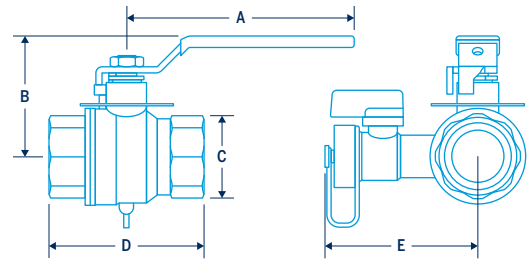

User Manual

BALL VALVE WITH HIGH-FLOW DRAIN

DESCRIPTION

Calefactio's new full port brass ball valves with high flow drain allow you to isolate and drain any part of a piped system. They simplify maintenance and service operations, enabling quick and efficient interventions.

Lead free

NSF61-8

Scan the QR code
to view the online
version.

calefactio.com

BALL VALVE WITH HIGH-FLOW DRAIN

Sweat Model
BD075S thru BD200S

Press Model
BD075P thru BD200P

NPT Model
BD075N thru BD200N

TECHNICAL SPECIFICATIONS

- ▶ Full port brass valve
- ▶ High-flow drain (3/8")
- ▶ Rotating handle up to 270°
- ▶ Seat: PTFE
- ▶ O-ring: EPDM
- ▶ Connection: Sweat, Press or NPT, 3/4" to 2"
- ▶ Pressure rating: 250 CWP

SWEAT

Model#	Conn.	A		B		C		D		E		Weight	
		in	cm	in	cm	in	cm	in	cm	in	cm	lb	kg
BD075S	3/4"	3.7	9.5	1.9	4.9	0.9	2.2	2.8	7.1	2.7	6.8	0.9	0.4
BD100S	1"	4.3	11.0	2.3	5.9	1.1	2.9	3.3	8.5	2.9	7.4	1.3	0.6
BD125S	1 1/4"	5.1	13.0	2.7	6.9	1.4	3.5	3.9	9.8	3.1	7.9	2.0	0.9
BD150S	1 1/2"	5.1	13.0	3.0	7.5	1.6	4.1	4.4	11.2	3.3	8.4	2.6	1.2
BD200S	2"	6.3	16.1	3.5	9.0	2.1	5.4	5.4	13.8	3.7	9.3	4.2	1.9