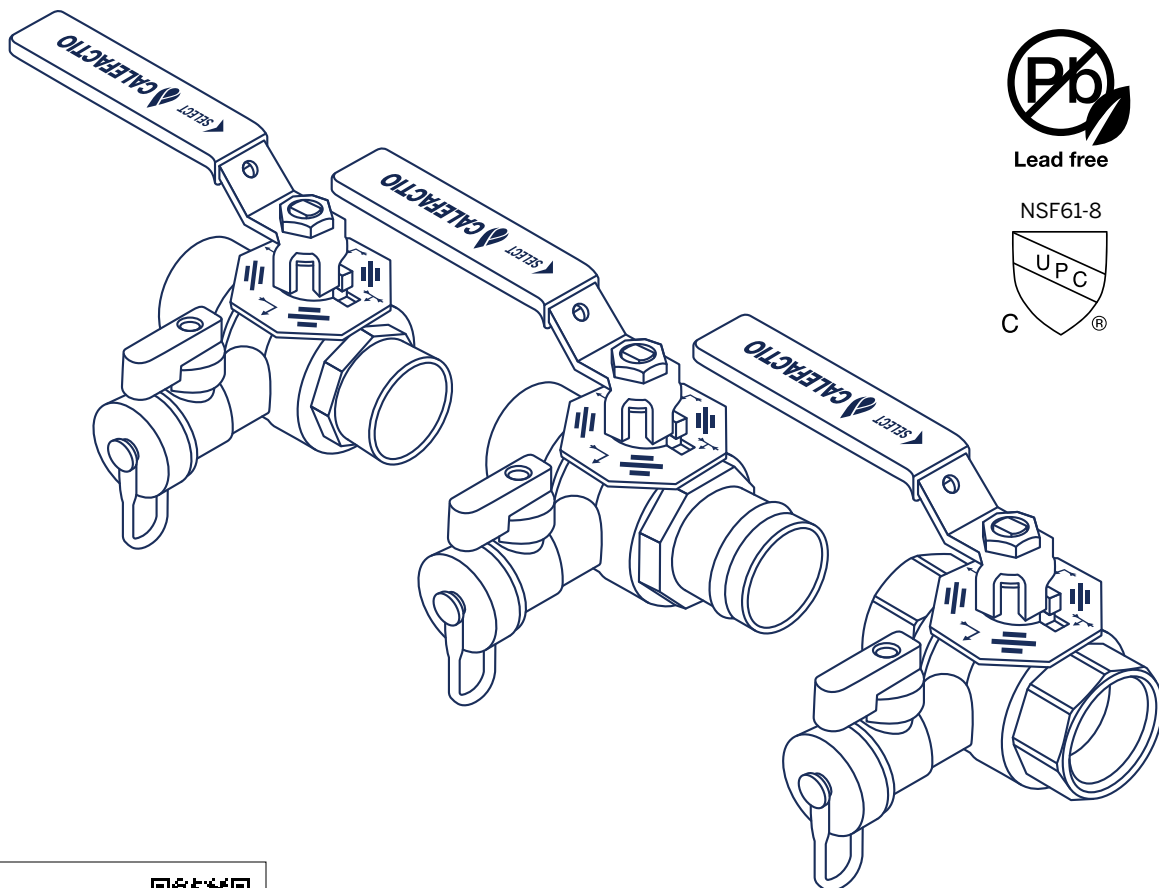

User Manual

BALL VALVE WITH HIGH-FLOW DRAIN

DESCRIPTION

Calefactio's new full port brass ball valves with high flow drain allow you to isolate and drain any part of a piped system. They simplify maintenance and service operations, enabling quick and efficient interventions.

Lead free

NSF61-8

Scan the QR code
to view the online
version.

calefactio.com

BALL VALVE WITH HIGH-FLOW DRAIN

Sweat Model
BD075S thru BD200S

Press Model
BD075P thru BD200P

NPT Model
BD075N thru BD200N

TECHNICAL SPECIFICATIONS

- ▶ Full port brass valve
- ▶ High-flow drain (3/8")
- ▶ Rotating handle up to 270°
- ▶ Seat: PTFE
- ▶ O-ring: EPDM
- ▶ Connection: Sweat, Press or NPT, 3/4" to 2"
- ▶ Pressure rating: 250 CWP

SWEAT

Model#	Conn.	A		B		C		D		E		Weight	
		in	cm	in	cm	in	cm	in	cm	in	cm	lb	kg
BD075S	3/4"	3.7	9.5	1.9	4.9	0.9	2.2	2.8	7.1	2.7	6.8	0.9	0.4
BD100S	1"	4.3	11.0	2.3	5.9	1.1	2.9	3.3	8.5	2.9	7.4	1.3	0.6
BD125S	1 1/4"	5.1	13.0	2.7	6.9	1.4	3.5	3.9	9.8	3.1	7.9	2.0	0.9
BD150S	1 1/2"	5.1	13.0	3.0	7.5	1.6	4.1	4.4	11.2	3.3	8.4	2.6	1.2
BD200S	2"	6.3	16.1	3.5	9.0	2.1	5.4	5.4	13.8	3.7	9.3	4.2	1.9