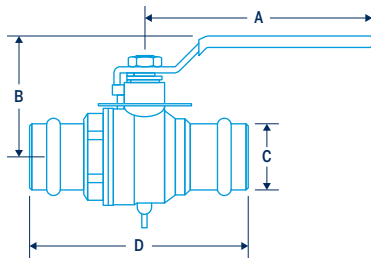

Lead free

NSF61-8

Scan the QR code
to view the online
version.

calefactio.com

BALL VALVE WITH HIGH-FLOW DRAIN

Sweat Model
BD075S thru BD200S

Press Model
BD075P thru BD200P

NPT Model
BD075N thru BD200N

TECHNICAL SPECIFICATIONS

- ▶ Full port brass valve
- ▶ High-flow drain (3/8")
- ▶ Rotating handle up to 270°
- ▶ Seat: PTFE
- ▶ O-ring: EPDM
- ▶ Connection: Sweat, Press or NPT, 3/4" to 2"
- ▶ Pressure rating: 250 CWP

SWEAT

Model#	Conn.	A		B		C		D		E		Weight	
		in	cm	in	cm	in	cm	in	cm	in	cm	lb	kg
BD075S	3/4"	3.7	9.5	1.9	4.9	0.9	2.2	2.8	7.1	2.7	6.8	0.9	0.4
BD100S	1"	4.3	11.0	2.3	5.9	1.1	2.9	3.3	8.5	2.9	7.4	1.3	0.6
BD125S	1 1/4"	5.1	13.0	2.7	6.9	1.4	3.5	3.9	9.8	3.1	7.9	2.0	0.9
BD150S	1 1/2"	5.1	13.0	3.0	7.5	1.6	4.1	4.4	11.2	3.3	8.4	2.6	1.2
BD200S	2"	6.3	16.1	3.5	9.0	2.1	5.4	5.4	13.8	3.7	9.3	4.2	1.9

PRESS

Model#	Conn.	A		B		C		D		E		Weight	
		in	cm	in	cm	in	cm	in	cm	in	cm	lb	kg
BD075P	3/4"	3.7	9.5	1.9	4.9	0.9	2.3	3.8	9.7	2.7	6.8	1.1	0.5
BD100P	1"	4.3	11.0	2.3	5.9	1.1	2.9	4.1	10.5	2.9	7.4	1.3	0.6
BD125P	1 1/4"	5.1	13.0	2.7	6.9	1.4	3.5	4.6	11.7	3.1	7.9	2.2	1.0
BD150P	1 1/2"	5.1	13.0	3.0	7.5	1.7	4.2	5.2	13.1	3.3	8.4	2.9	1.3
BD200P	2"	6.3	16.1	3.5	9.0	2.1	5.4	6.0	15.3	3.7	9.3	4.4	2.0