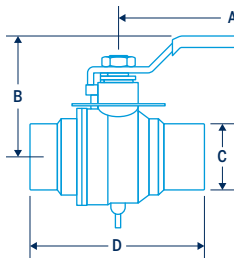

Lead free

NSF61-8

Scan the QR code
to view the online
version.

calefactio.com

BALL VALVE WITH HIGH-FLOW DRAIN

Sweat Model
BD075S thru BD200S

Press Model
BD075P thru BD200P

NPT Model
BD075N thru BD200N

TECHNICAL SPECIFICATIONS

- ▶ Full port brass valve
- ▶ High-flow drain (3/8")
- ▶ Rotating handle up to 270°
- ▶ Seat: PTFE
- ▶ O-ring: EPDM
- ▶ Connection: Sweat, Press or NPT, 3/4" to 2"
- ▶ Pressure rating: 250 CWP

SWEAT

Model#	Conn.	A		B		C		D		E		Weight	
		in	cm	in	cm	in	cm	in	cm	in	cm	lb	kg
BD075S	3/4"	3.7	9.5	1.9	4.9	0.9	2.2	2.8	7.1	2.7	6.8	0.9	0.4
BD100S	1"	4.3	11.0	2.3	5.9	1.1	2.9	3.3	8.5	2.9	7.4	1.3	0.6
BD125S	1 1/4"	5.1	13.0	2.7	6.9	1.4	3.5	3.9	9.8	3.1	7.9	2.0	0.9
BD150S	1 1/2"	5.1	13.0	3.0	7.5	1.6	4.1	4.4	11.2	3.3	8.4	2.6	1.2
BD200S	2"	6.3	16.1	3.5	9.0	2.1	5.4	5.4	13.8	3.7	9.3	4.2	1.9

PRESS

Model#	Conn.	A		B		C		D		E		Weight	
		in	cm	in	cm	in	cm	in	cm	in	cm	lb	kg
BD075P	3/4"	3.7	9.5	1.9	4.9	0.9	2.3	3.8	9.7	2.7	6.8	1.1	0.5
BD100P	1"	4.3	11.0	2.3	5.9	1.1	2.9	4.1	10.5	2.9	7.4	1.3	0.6
BD125P	1 1/4"	5.1	13.0	2.7	6.9	1.4	3.5	4.6	11.7	3.1	7.9	2.2	1.0
BD150P	1 1/2"	5.1	13.0	3.0	7.5	1.7	4.2	5.2	13.1	3.3	8.4	2.9	1.3
BD200P	2"	6.3	16.1	3.5	9.0	2.1	5.4	6.0	15.3	3.7	9.3	4.4	2.0