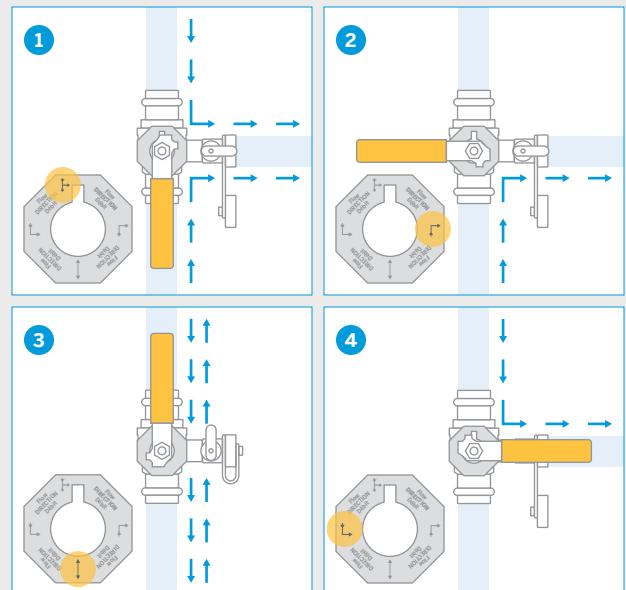

Models with plate

Quebec, Canada
T 450 951.0818
F 450 951.2165

[calefactio_solutions](#)
 [calefactio](#)
 [calefactio-solutions-inc](#)

[calefactio.com](#)

CALEFACTIO
Improve what's best