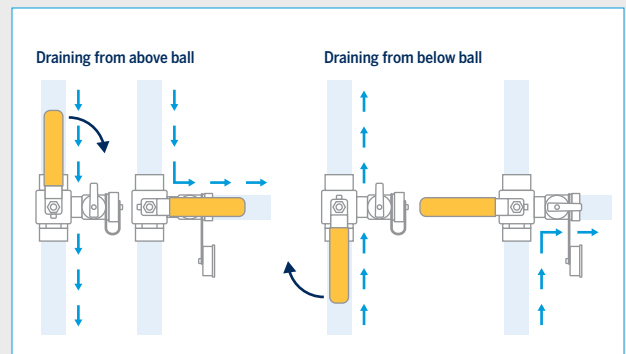

BALL VALVE WITH HIGH-FLOW DRAIN

TECHNICAL SPECIFICATIONS

- Full port brass valve
- High-flow drain (3/8")
- Rotating handle up to 270°
- Seat: PTFE
- O-ring: EPDM
- Connection: Sweat, Press or NPT, 3/4" to 2"
- Pressure rating: 250 CWP

SWEAT

Model#	Conn.	A		B		C		D		E		Weight	
		in	cm	in	cm	in	cm	in	cm	in	cm	lb	kg
BD075S	3/4"	3.7	9.5	1.9	4.9	0.9	2.2	2.8	7.1	2.7	6.8	0.9	0.4
BD100S	1"	4.3	11.0	2.3	5.9	1.1	2.9	3.3	8.5	2.9	7.4	1.3	0.6
BD125S	1 1/4"	5.1	13.0	2.7	6.9	1.4	3.5	3.9	9.8	3.1	7.9	2.0	0.9
BD150S	1 1/2"	5.1	13.0	3.0	7.5	1.6	4.1	4.4	11.2	3.3	8.4	2.6	1.2
BD200S	2"	6.3	16.1	3.5	9.0	2.1	5.4	5.4	13.8	3.7	9.3	4.2	1.9

PRESS

Model#	Conn.	A		B		C		D		E		Weight	
		in	cm	in	cm	in	cm	in	cm	in	cm	lb	kg
BD075P	3/4"	3.7	9.5	1.9	4.9	0.9	2.3	3.8	9.7	2.7	6.8	1.1	0.5
BD100P	1"	4.3	11.0	2.3	5.9	1.1	2.9	4.1	10.5	2.9	7.4	1.3	0.6
BD125P	1 1/4"	5.1	13.0	2.7	6.9	1.4	3.5	4.6	11.7	3.1	7.9	2.2	1.0
BD150P	1 1/2"	5.1	13.0	3.0	7.5	1.7	4.2	5.2	13.1	3.3	8.4	2.9	1.3
BD200P	2"	6.3	16.1	3.5	9.0	2.1	5.4	6.0	15.3	3.7	9.3	4.4	2.0

NPT

Model#	Conn.	A		B		C		D		E		Weight	
		in	cm	in	cm	in	cm	in	cm	in	cm	lb	kg
BD075N	3/4"	3.7	9.5	1.9	4.9	0.7	1.9	2.5	6.3	2.7	6.8	0.9	0.4
BD100N	1"	4.3	11.0	2.3	5.9	1.0	2.5	3.0	7.5	2.9	7.4	1.3	0.6
BD125N	1 1/4"	5.1	13.0	2.7	6.9	1.3	3.2	3.4	8.7	3.1	7.9	2.0	0.9
BD150N	1 1/2"	5.1	13.0	3.0	7.5	1.5	3.9	3.7	9.5	3.3	8.4	2.9	1.3
BD200N	2"	6.3	16.1	3.5	9.0	2.0	5.0	4.3	11.0	3.7	9.3	4.4	2.0

OPERATION

Models with plate

Quebec, Canada
T 450 951.0818
F 450 951.2165

[calefactio_solutions](#)
 [calefactio](#)
 [calefactio-solutions-inc](#)

[calefactio.com](#)

CALEFACTIO
Improve what's best